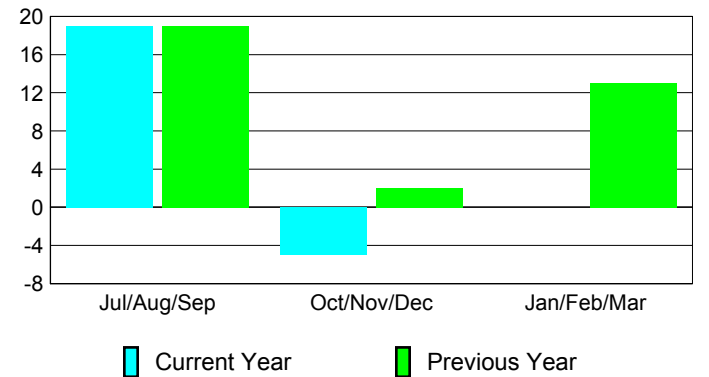

Membership Results
2012-2013

Membership
2011-2012

Month	Net Memb Goal	Actual New Memb	Actual Dropped Memb	Gain/Loss of Memb	Gain/Loss of Memb
Jul/Aug/Sep	2	53	-34	19	19
Oct/Nov/Dec	27	25	-30	-5	2
Jan/Feb/Mar	27	0	0	0	13
Totals	56	78	-64	14	34

Membership Results 2012-2013

Goal, New, Dropped, Gain/Loss

Comparison of Membership Gain/Loss

Current Year Compared to the Previous Year

Gender Comparison 2012-2013

Jul/Aug/Sep

Oct/Nov/Dec

Jan/Feb/Mar