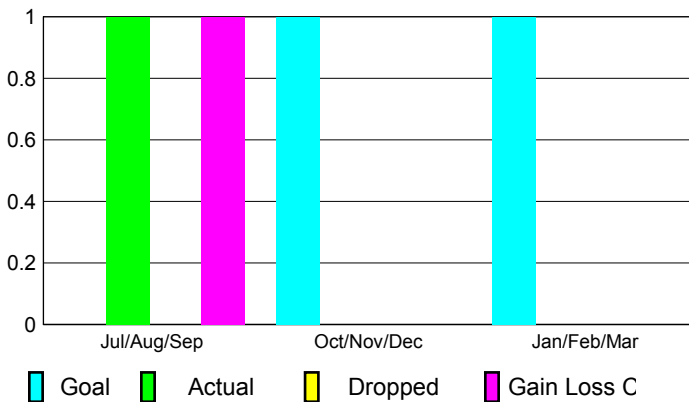

2012-2013 GMT Reports for District (or Undistricted) **District 111NH**

GMT: **Heinrich K. Alles**

Location: **GERMANY**

GMT CA: **4**

CLUBS

Club Results
2012-2013

Clubs
2011-2012

Month	New Club Goal	Actual New Clubs	Actual Dropped Clubs	Gain/Loss of Clubs	Gain/Loss of Clubs
Jul/Aug/Sep	0	1	0	1	1
Oct/Nov/Dec	1	0	0	0	0
Jan/Feb/Mar	1	0	0	0	0
Totals	2	1	0	1	1

Club Results 2012-2013

Goal, New, Dropped, Gain/Loss

Comparison of Club Gain/Loss

Current Year Compared to the Previous Year

YTD Status Quo Clubs 2012-2013

Status Quo Clubs Compared to Status Quo Members

MEMBERSHIP