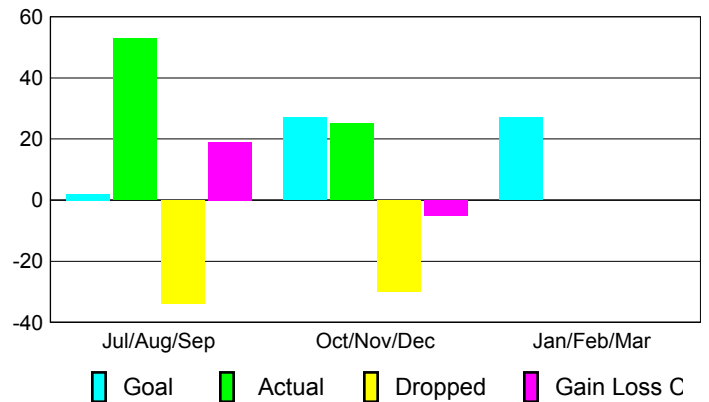

Membership Results 2012-2013

Goal, New, Dropped, Gain/Loss

Comparison of Membership Gain/Loss

Current Year Compared to the Previous Year